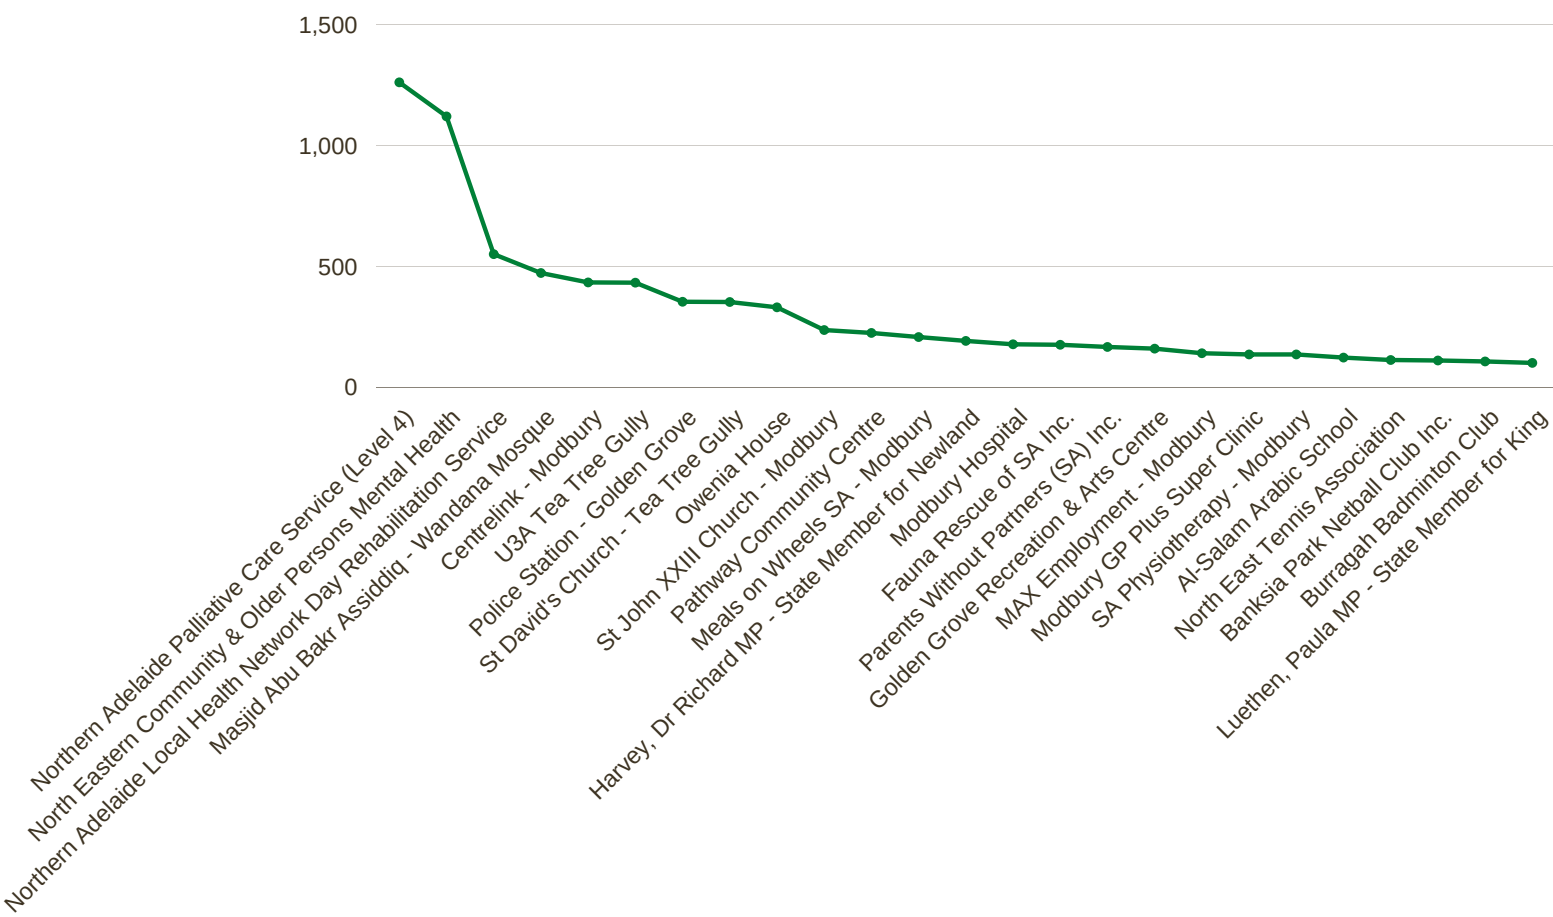

TEA TREE GULLY COUNCIL

WHAT ARE OUR COMMUNITY NEEDS?

14357 SESSIONS

1 JULY 2020 - 30 JUNE 2021

TOP 25 LANDING PAGES:

WHO ARE OUR USERS?