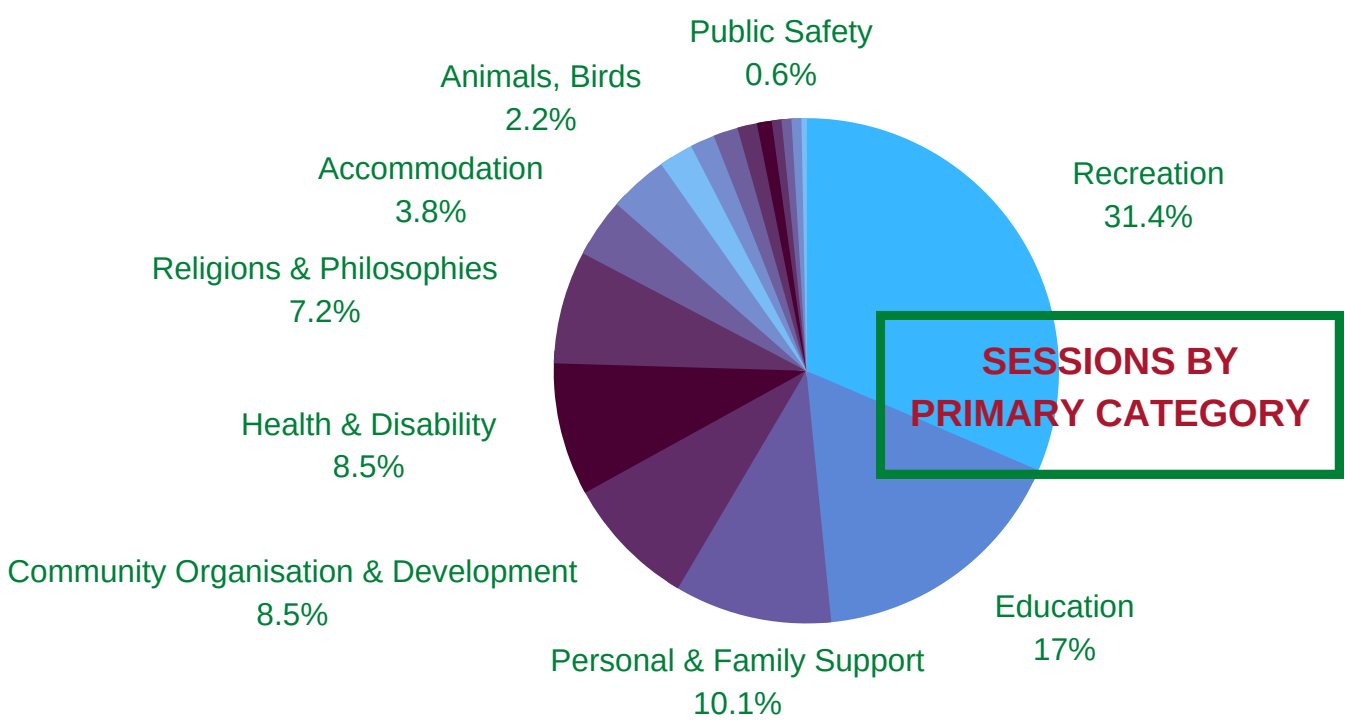

TEA TREE GULLY COUNCIL

WHAT ARE OUR COMMUNITY NEEDS?

14357 SESSIONS

1 JULY 2020 - 30 JUNE 2021

TOP 25 LANDING PAGES:

WHO ARE OUR USERS?